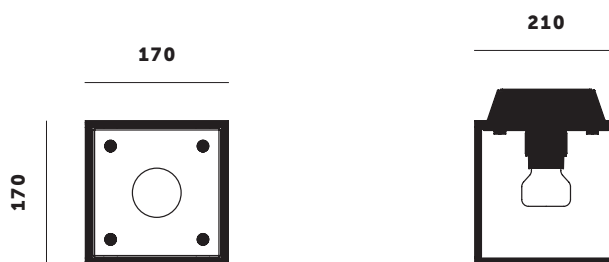

BUSTER + PUNCH

CAGED CEILING 1.0 / SMALL

TECH SPEC

SPECIFICATIONS:

E27 screw
200-240V
IP20
Bulb optional

MOUNTING OPTIONS:

Wall surface mounted

Ceiling surface mounted

BACKPLATE FINISH

- Polished white marble
- Brushed steel
- Satin black marble

SKU

- **EU-CGW-S-PWM-A**
- **EU-CGW-S-BST-A**
- **EU-CGW-S-SBM-A**

LIGHT SOURCE (OPTIONAL):

1 x Punch Bulb / Puck
5W dimmable warm white LED or 2W non-dimmable LED
E27 screw
30 000 hrs life

CARE INSTRUCTIONS

Wipe with damp cloth with no loose hairs, avoid using any chemicals. Please note all finishes are prone to aging.

Make sure you use a plug suitable for your ceiling material.