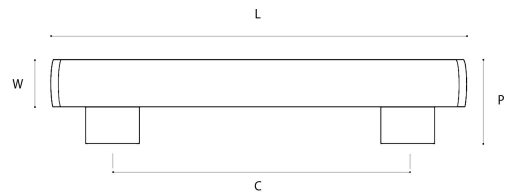

SHAGREEN COFFIN LEG SCROLL RECESS AMALFINE

DESIGN DETAILS

TYPE: CABINET PULL
RANGE: RECESS AMALFINE
DESIGN: SHAGREEN COFFIN LEG SCROLL
GRIP: SILVER BRONZE
METAL: FINE ANTIQUE
CODE: **P3501-128-SB-FA**

GRIP FINISH

SB
SILVER BRONZE

LINE DRAWING

31mm 18mm
 Projection (p) Max Grip Width (w)

METAL FINISH

FA
FINE ANTIQUE
living finish

SIZES AVAILABLE

	P3501-128-SB-FA	P3501-160-SB-FA
CENTRE	128mm	160mm
LENGTH	160mm	196mm
PROJECTION	32mm	32mm
GRIP	18mm	18mm

Dimensional tolerance +/- 1.5mm

SPECIFICATION NOTES

Supplied with the following as standard.
 Please advise if alternative fixings are required.
2 of M4 x 30mm pan head bolts

This product is part of a full suite of products covering door, window and furniture hardware.