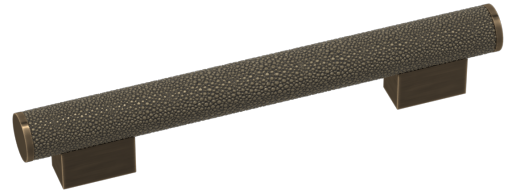

SHAGREEN COFFIN LEG SCROLL RECESS AMALFINE

DESIGN DETAILS

TYPE: CABINET PULL
RANGE: RECESS AMALFINE
DESIGN: SHAGREEN COFFIN LEG SCROLL
GRIP: SILVER BRONZE
METAL: FINE ANTIQUE
CODE: **P3501-128-SB-FA**

GRIP FINISH

SB
SILVER BRONZE

LINE DRAWING

31mm 18mm
 Projection (p) Max Grip Width (w)

METAL FINISH

FA
FINE ANTIQUE
living finish

SIZES AVAILABLE

	P3501-128-SB-FA	P3501-160-SB-FA
CENTRE	128mm	160mm
LENGTH	160mm	196mm
PROJECTION	32mm	32mm
GRIP	18mm	18mm

Dimensional tolerance +/- 1.5mm

SPECIFICATION NOTES

Supplied with the following as standard.
 Please advise if alternative fixings are required.
2 of M4 x 30mm pan head bolts

This product is part of a full suite of products covering door, window and furniture hardware.